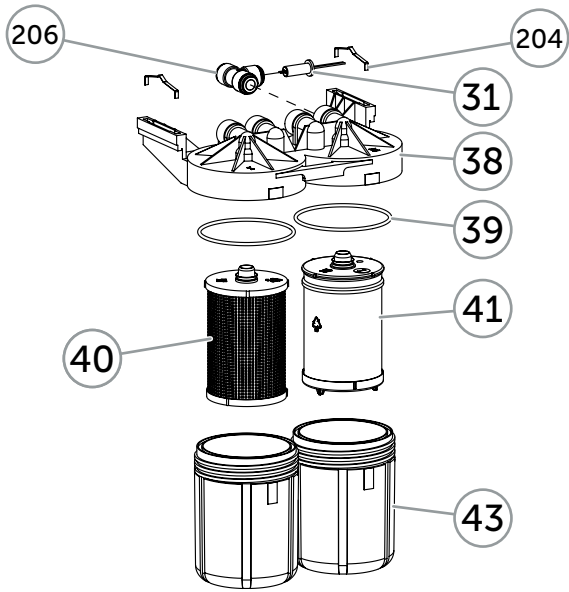

PRO 400-series