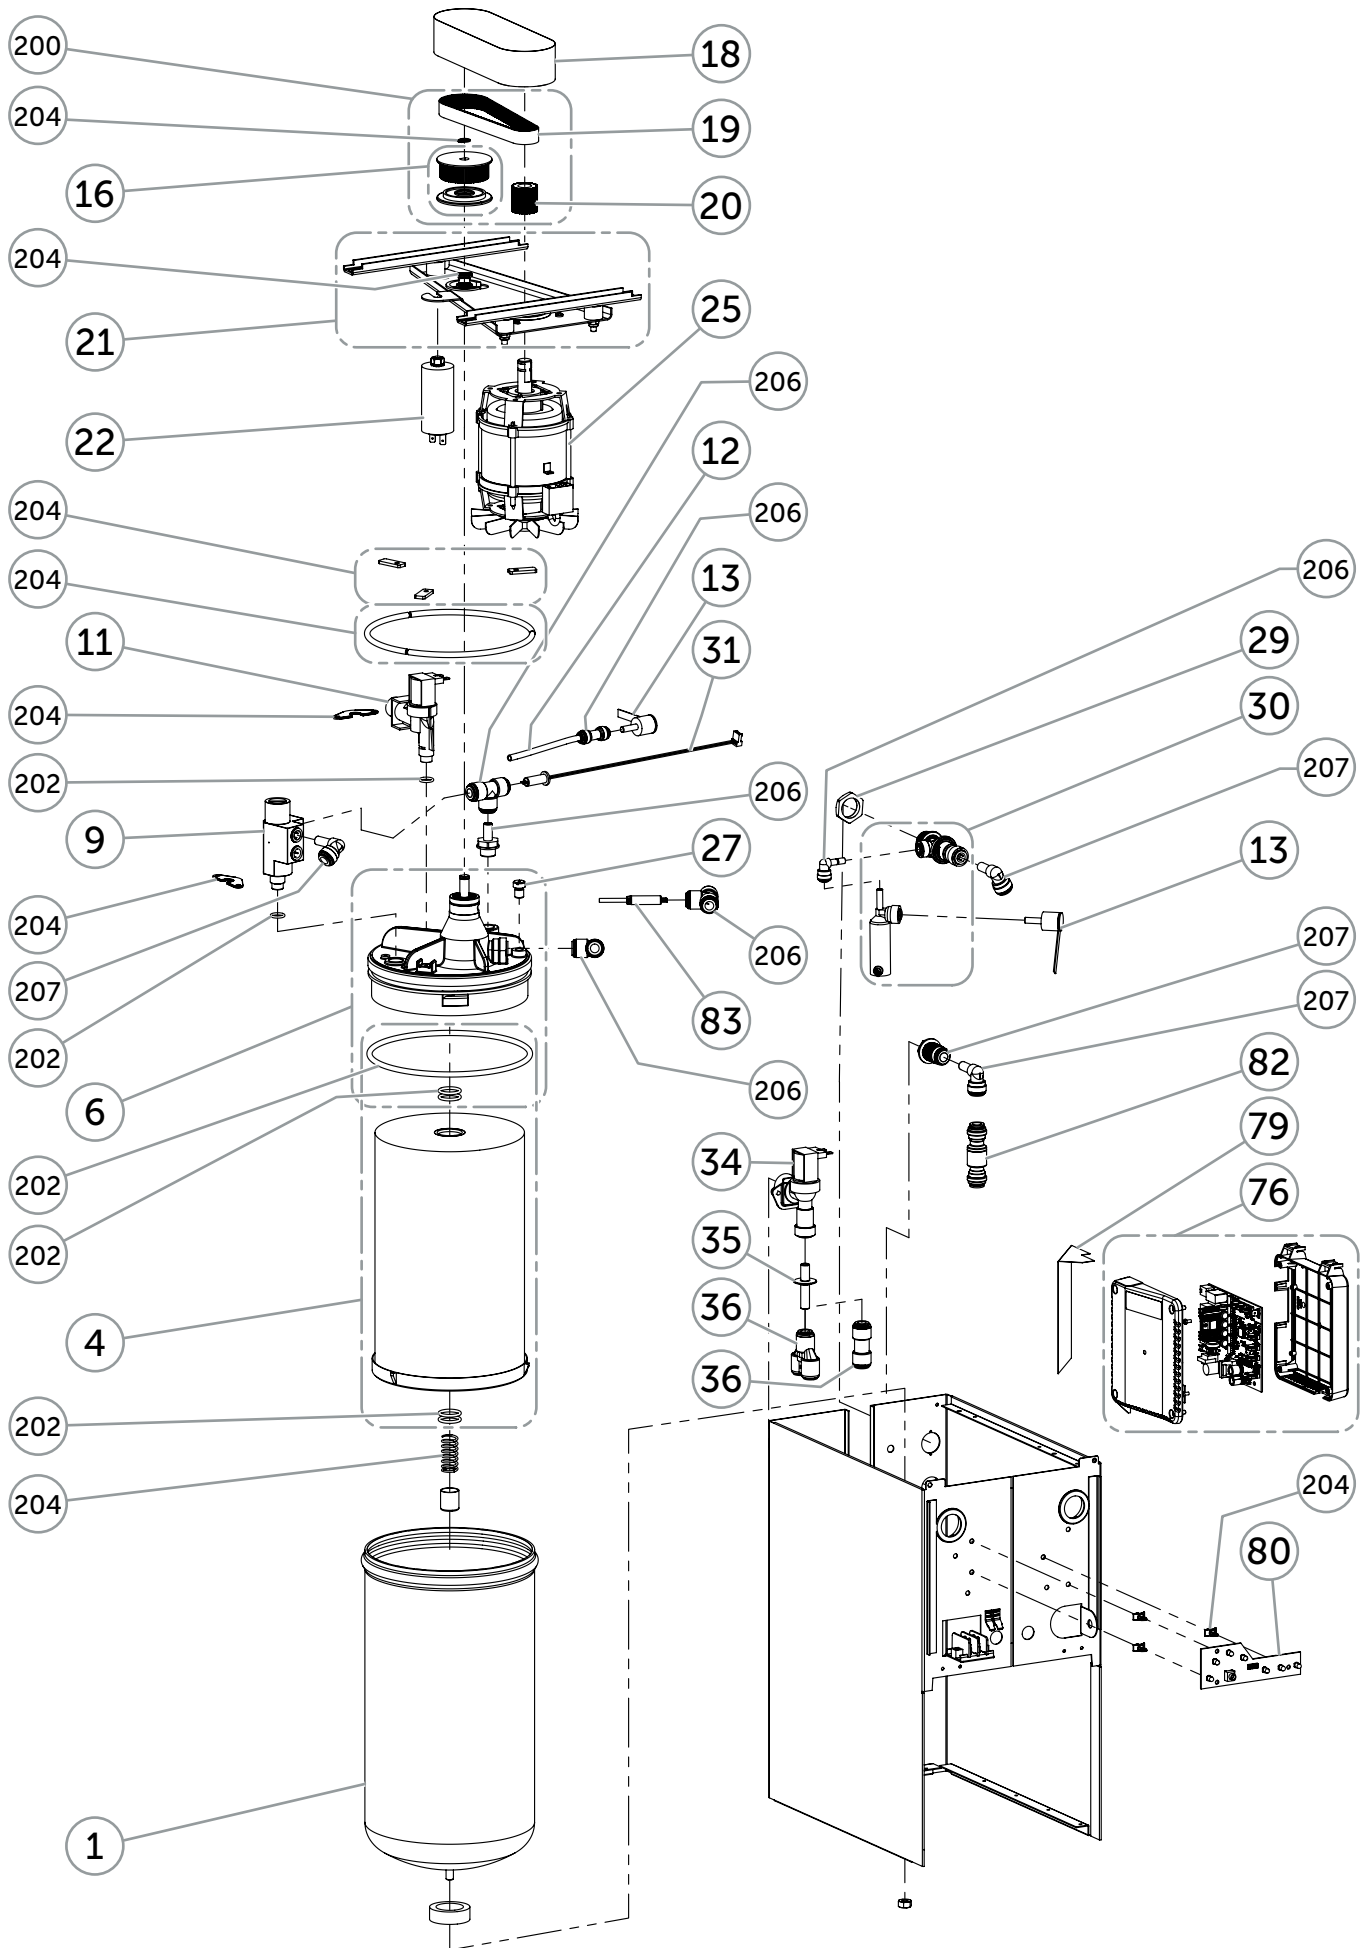

COMPONENTS