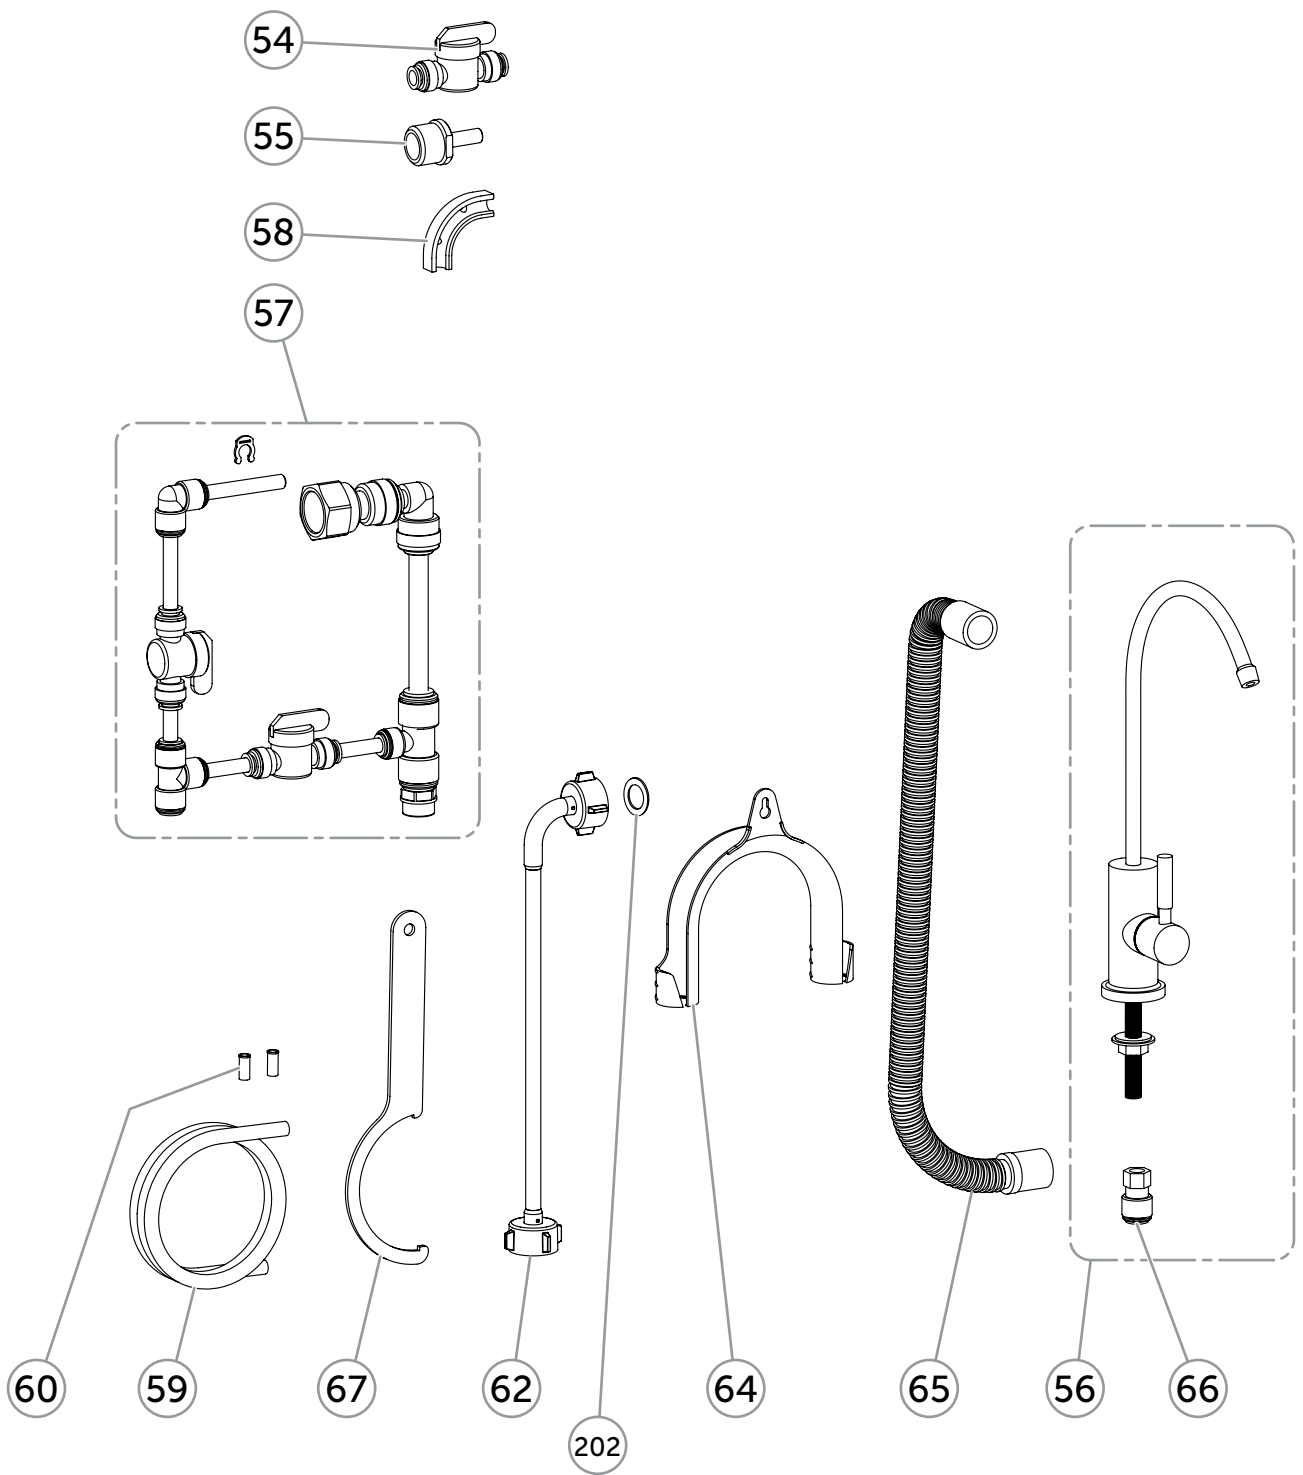

SPARE PARTS