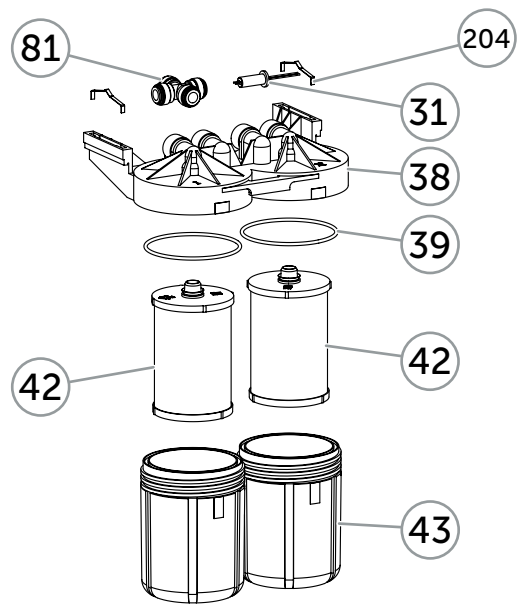

PRO 600-series