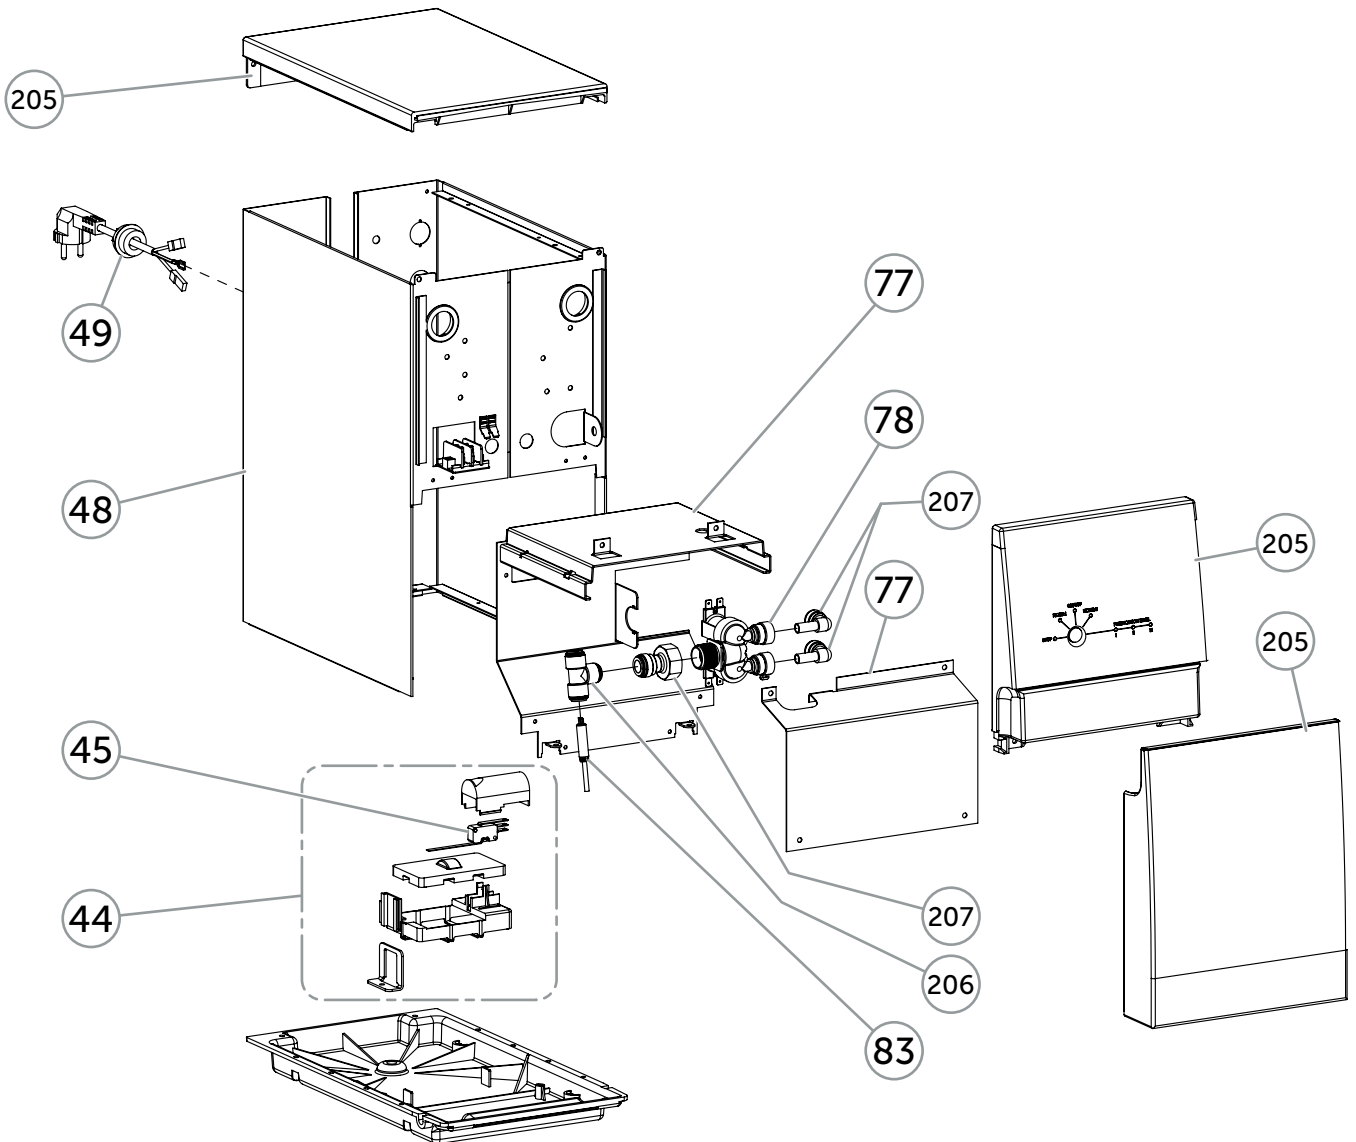

PRO 400-series

PRO 600-series